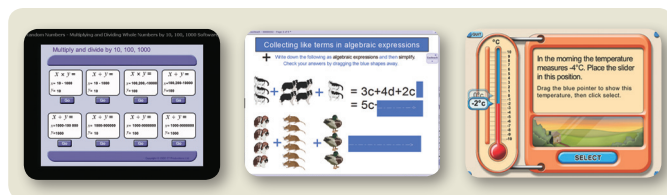

RM Math Player can greatly increase student motivation, engagement, understanding and retention of complex math concepts. The provided curriculum resources and the interactive teacher tools are very visual and help teachers to deliver lessons which are exciting, fast-paced, and address all student learning styles. By targeting the three main learning styles – Auditory, Visual, and Kinesthetic – RM Math Player improves student performance and test scores.

With over 4,000 interactive lessons and activities and printable follow-up assignments for students to practice what they have learned, RM Math Player provides a wide breadth of content styles to support differentiated instruction. Through partnerships with award-winning Geometer's Sketchpad and Wolfram's Mathematica, a dynamic modeling, simulation and visualization software program, RM Math Player presents different styles of content to engage all learners.

RM Math Player Middle School Edition provides comprehensive curriculum for Grades 6, 7, and 8. The High School Edition covers the entire high school math curriculum (Algebra I, Geometry, Algebra II, Pre-Calculus, and Calculus) and includes activities from the award-winning programs Geometer's Sketchpad and Wolfram's Mathematica.